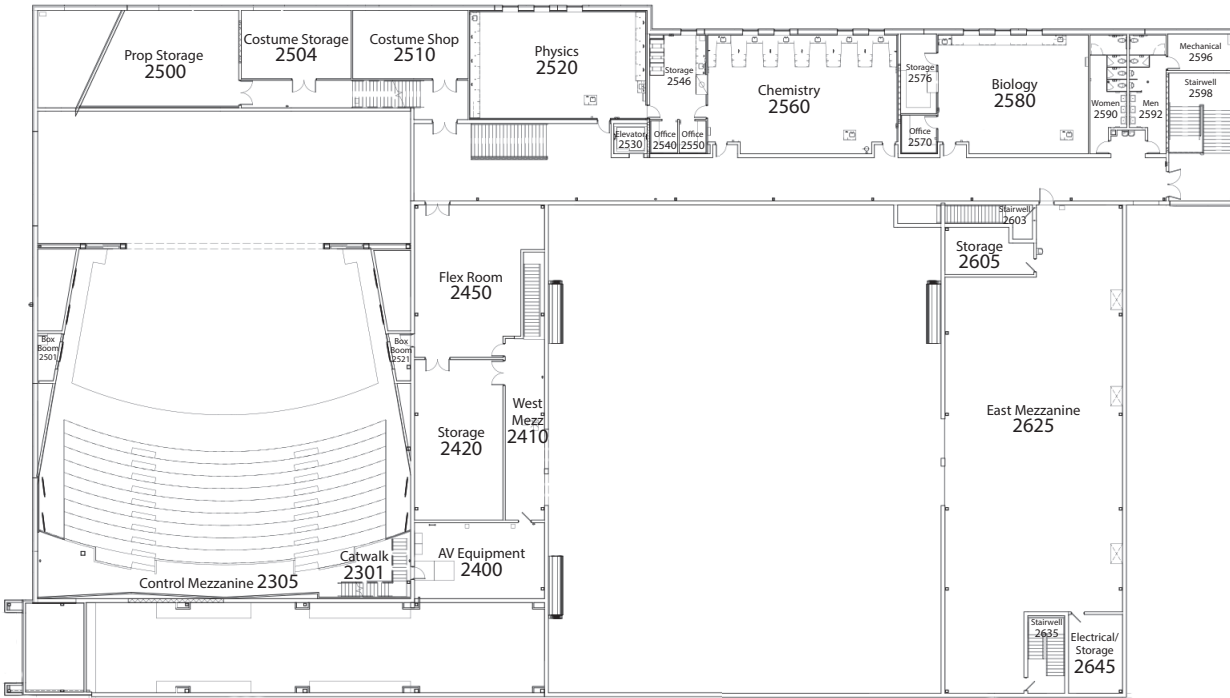

Luther High School

1501 Wilson St
 Onalaska, WI 54650-3142
 (608) 783-5435

Luther High School

1501 Wilson St
Onalaska, WI 54650-3142
(608) 783-5435

SECOND FLOOR PLAN
SCALE: 1/8" = 1'-0"

Version 2021-07-22