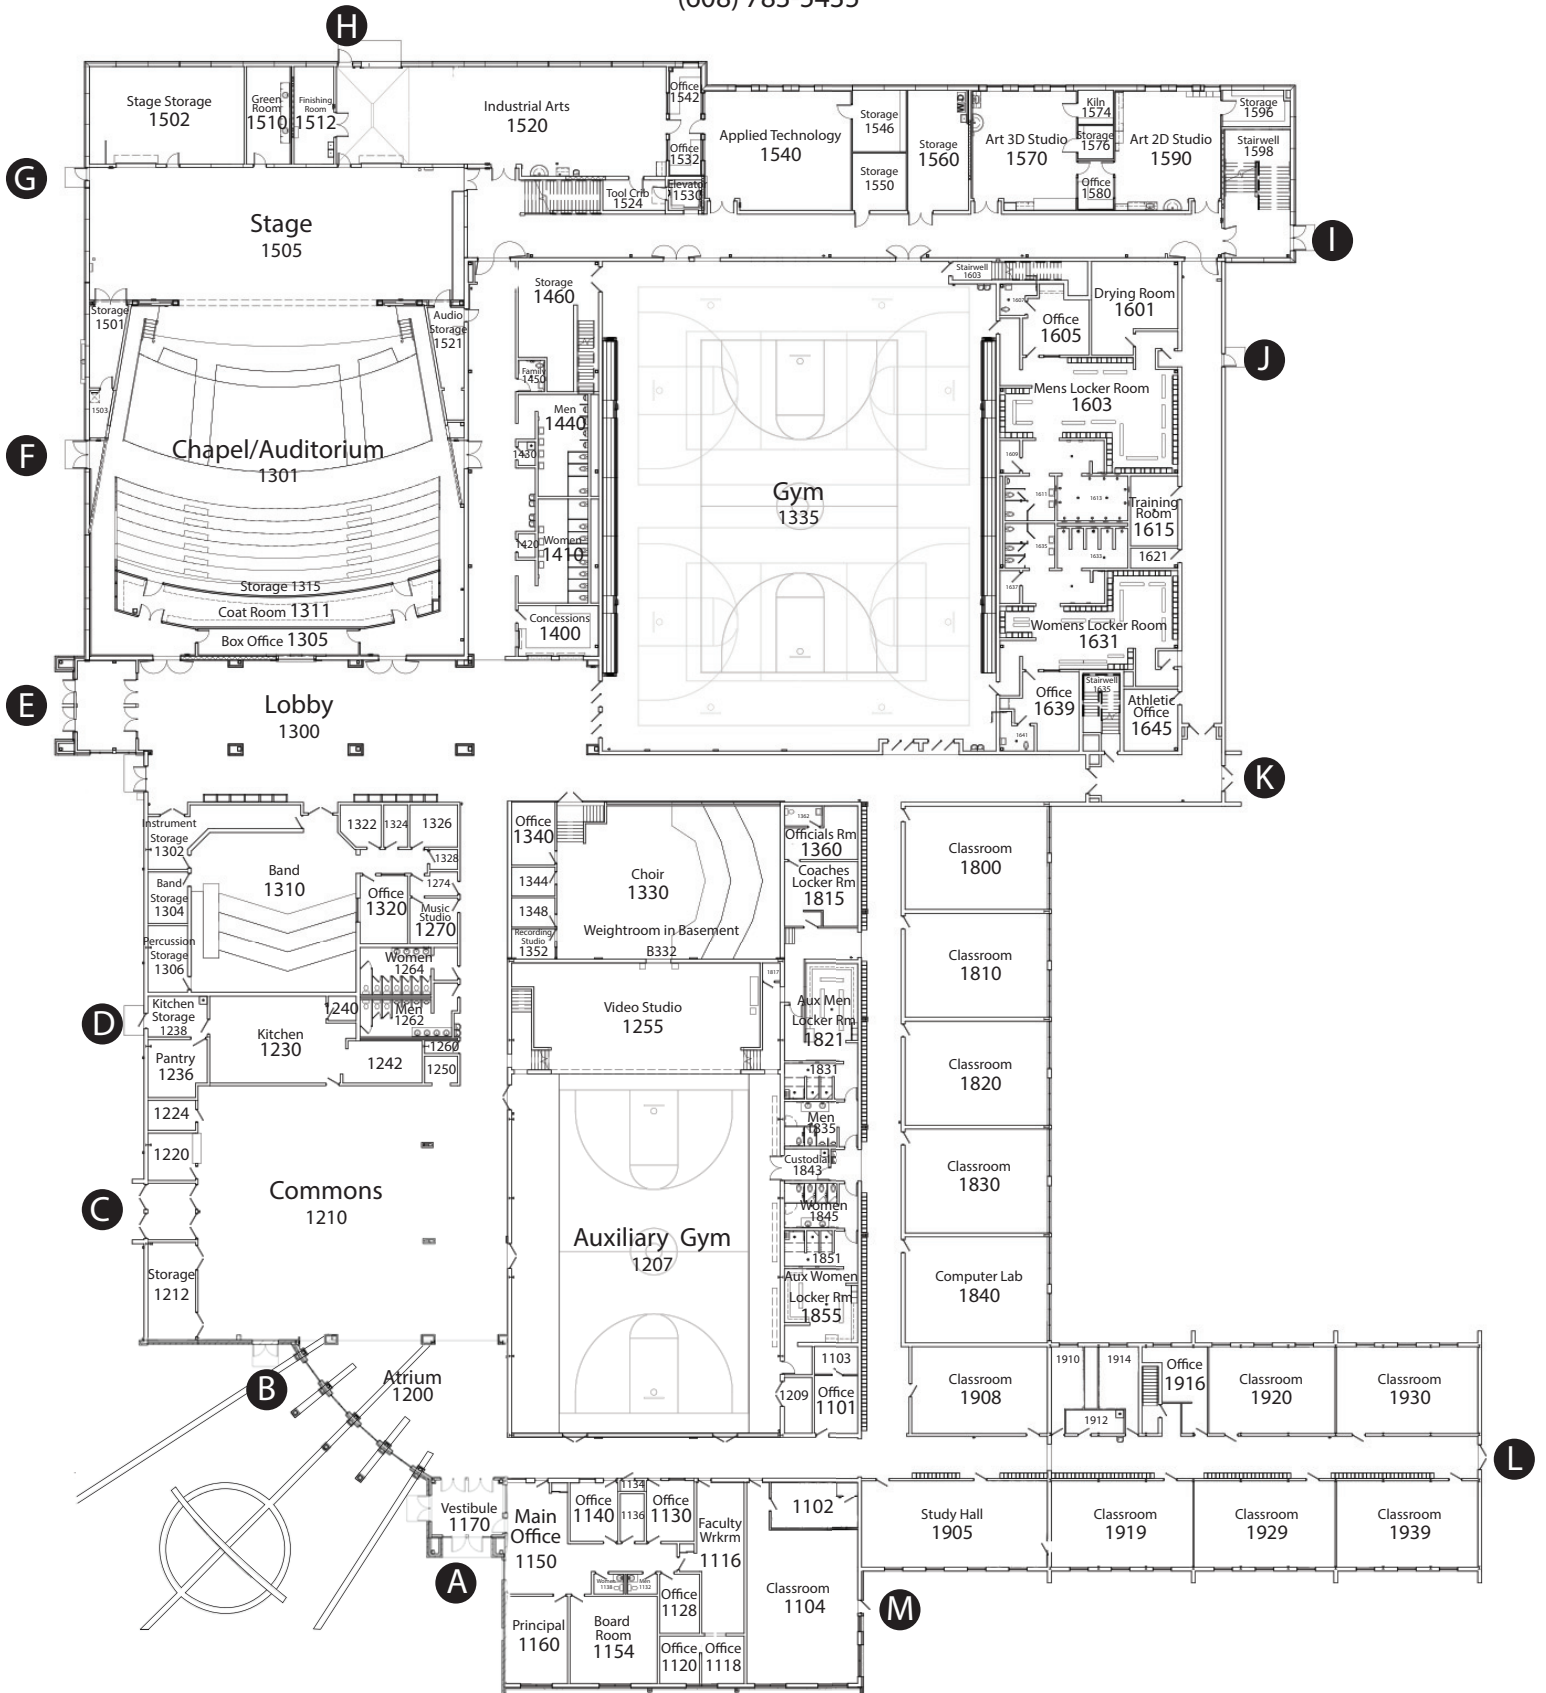

Luther High School

1501 Wilson St
 Onalaska, WI 54650-3142
 (608) 783-5435

Luther High School

1501 Wilson St
Onalaska, WI 54650-3142
(608) 783-5435

SECOND FLOOR PLAN
SCALE: 1/8" = 1'-0"

Version 2021-07-22